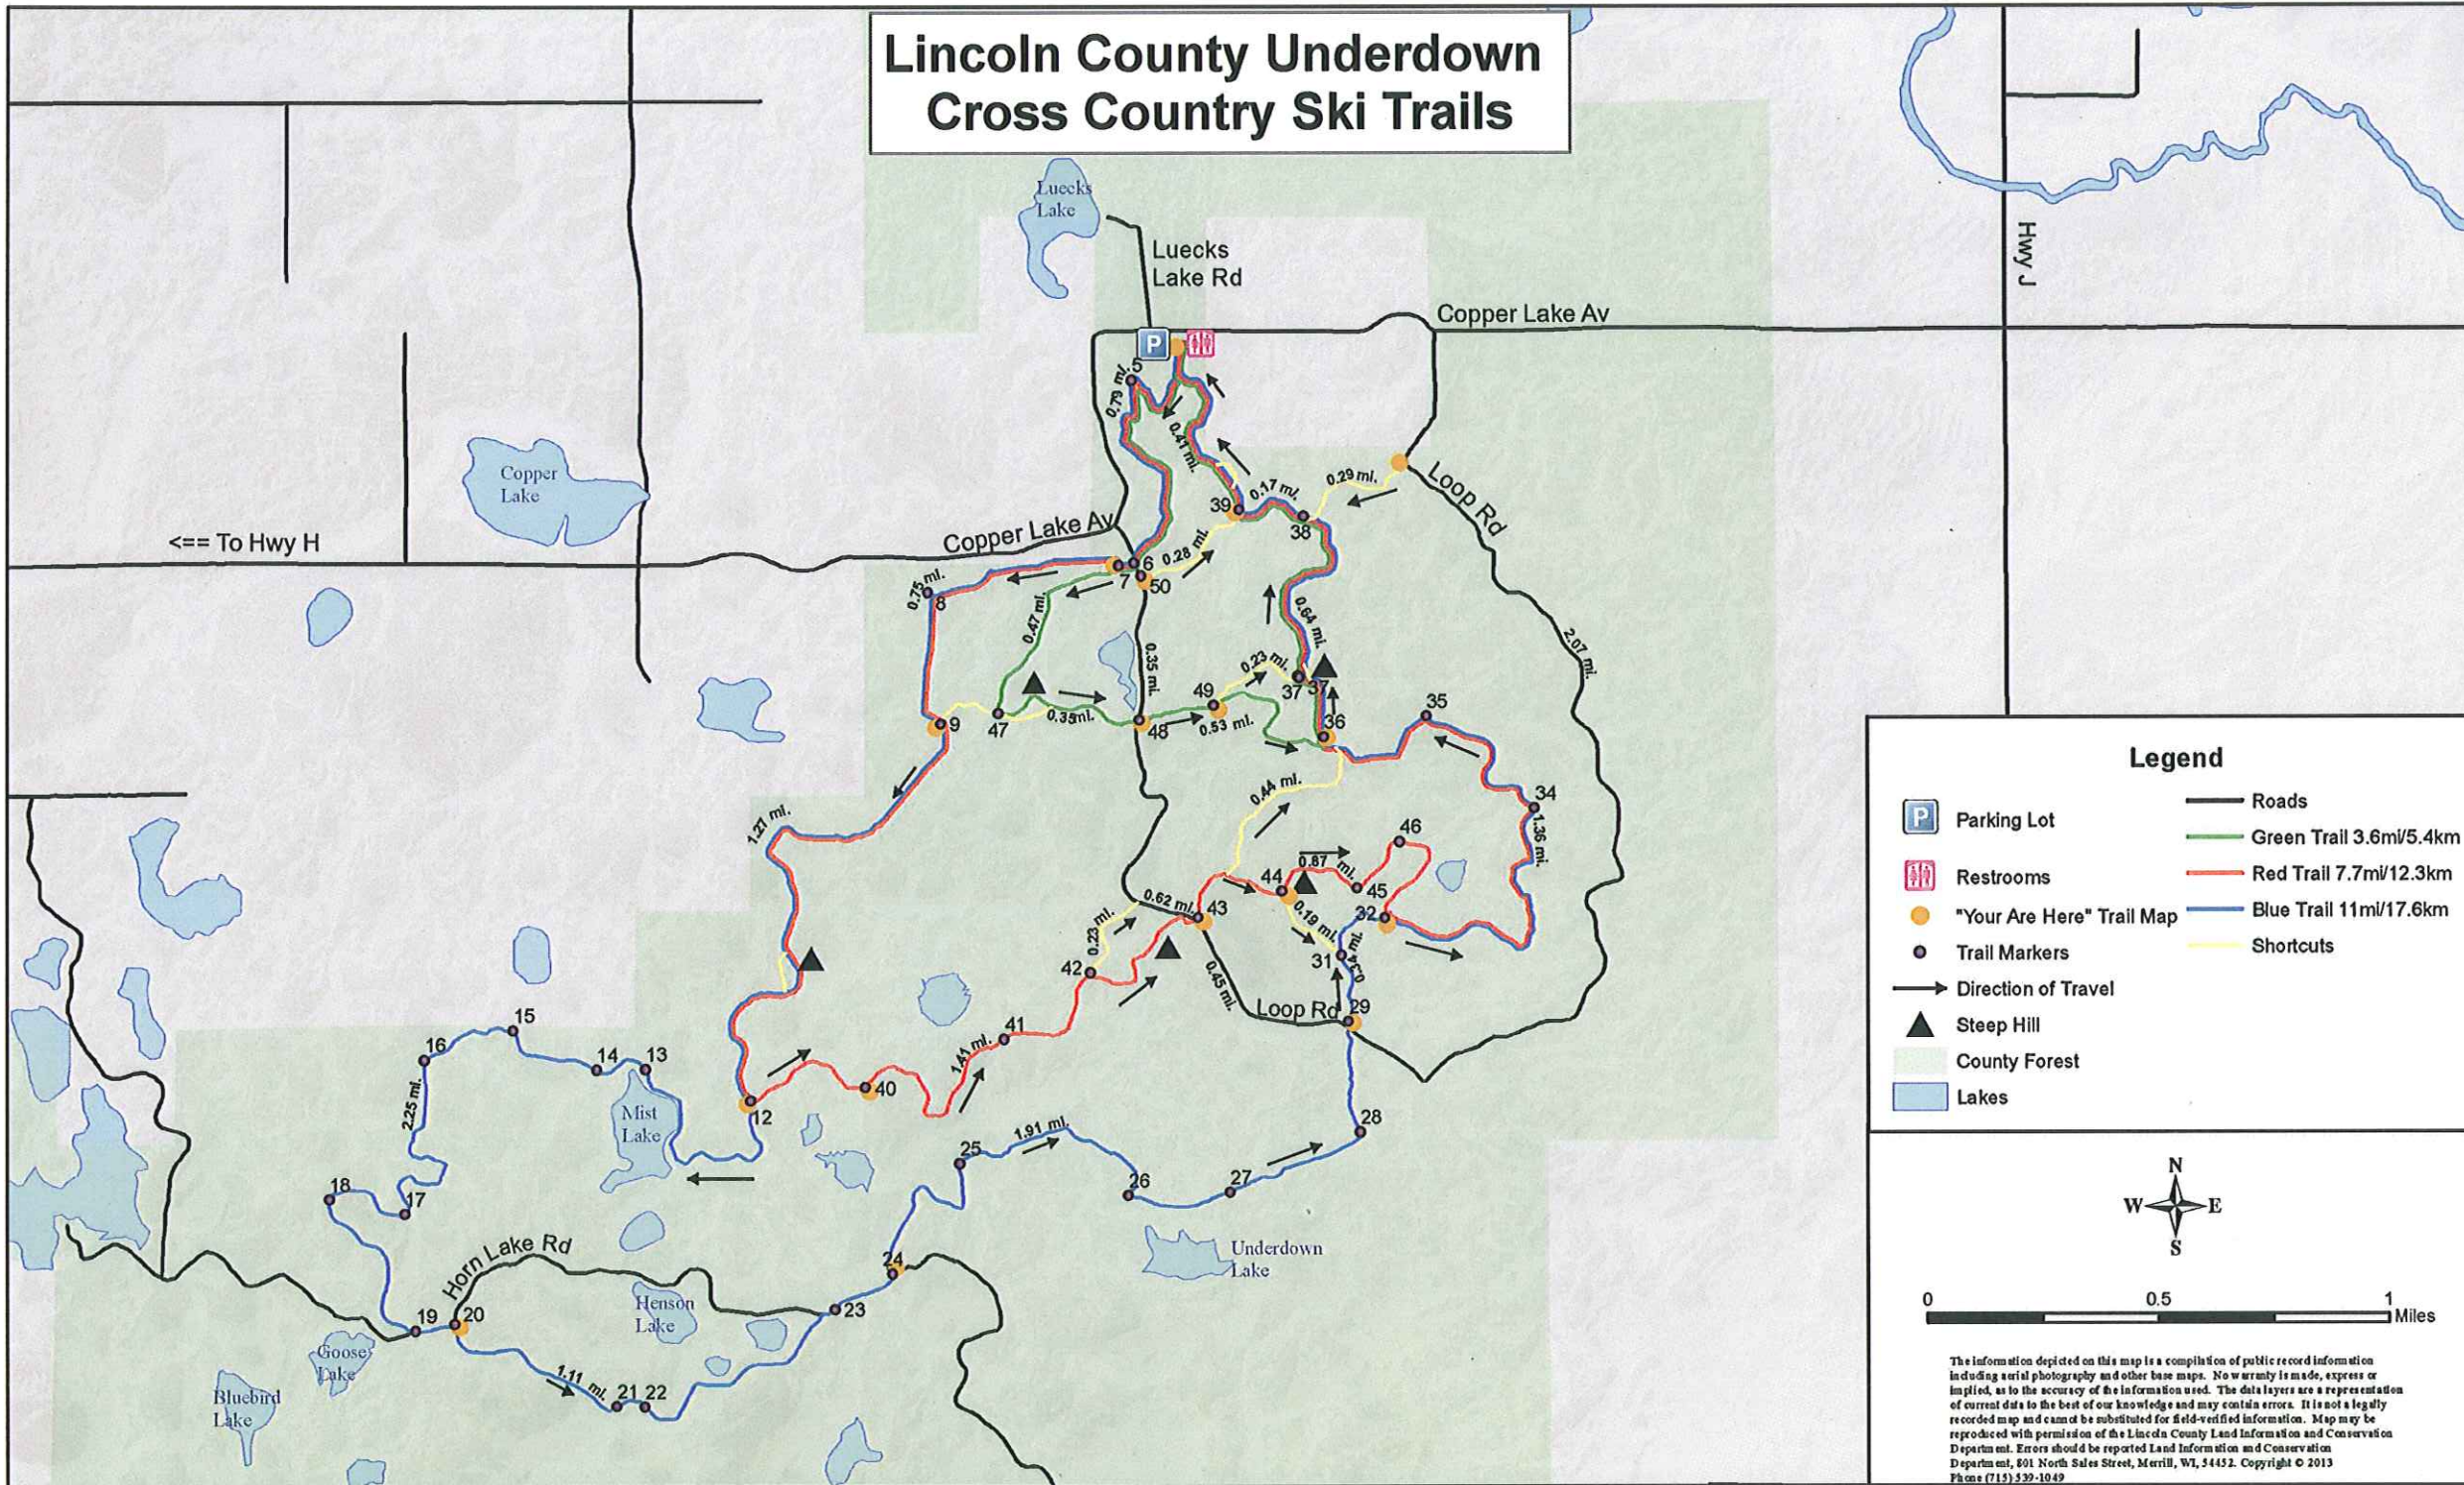

Lincoln County Underdown Cross Country Ski Trails

Legend

- Parking Lot
- Restrooms
- "Your Are Here" Trail Map
- Trail Markers
- Direction of Travel
- Steep Hill
- County Forest
- Lakes
- Roads
- Green Trail 3.6mi/5.4km
- Red Trail 7.7mi/12.3km
- Blue Trail 11mi/17.6km
- Shortcuts